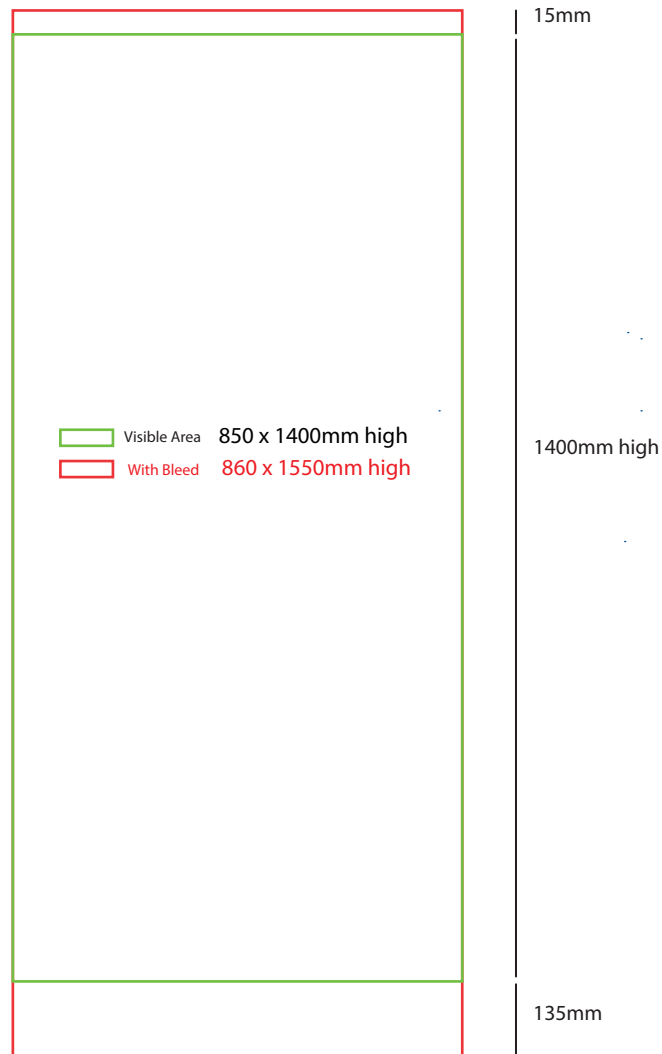

# Pull Up Banner

850mm w x 1400mm high

## How to Setup Print Ready Artwork

- Convert all text to outlines
- Embed all images and elements as per template
- No trim, crop or registration marks
- Artwork supplied as a PDF
- Bitmap images no less than 130 DPI